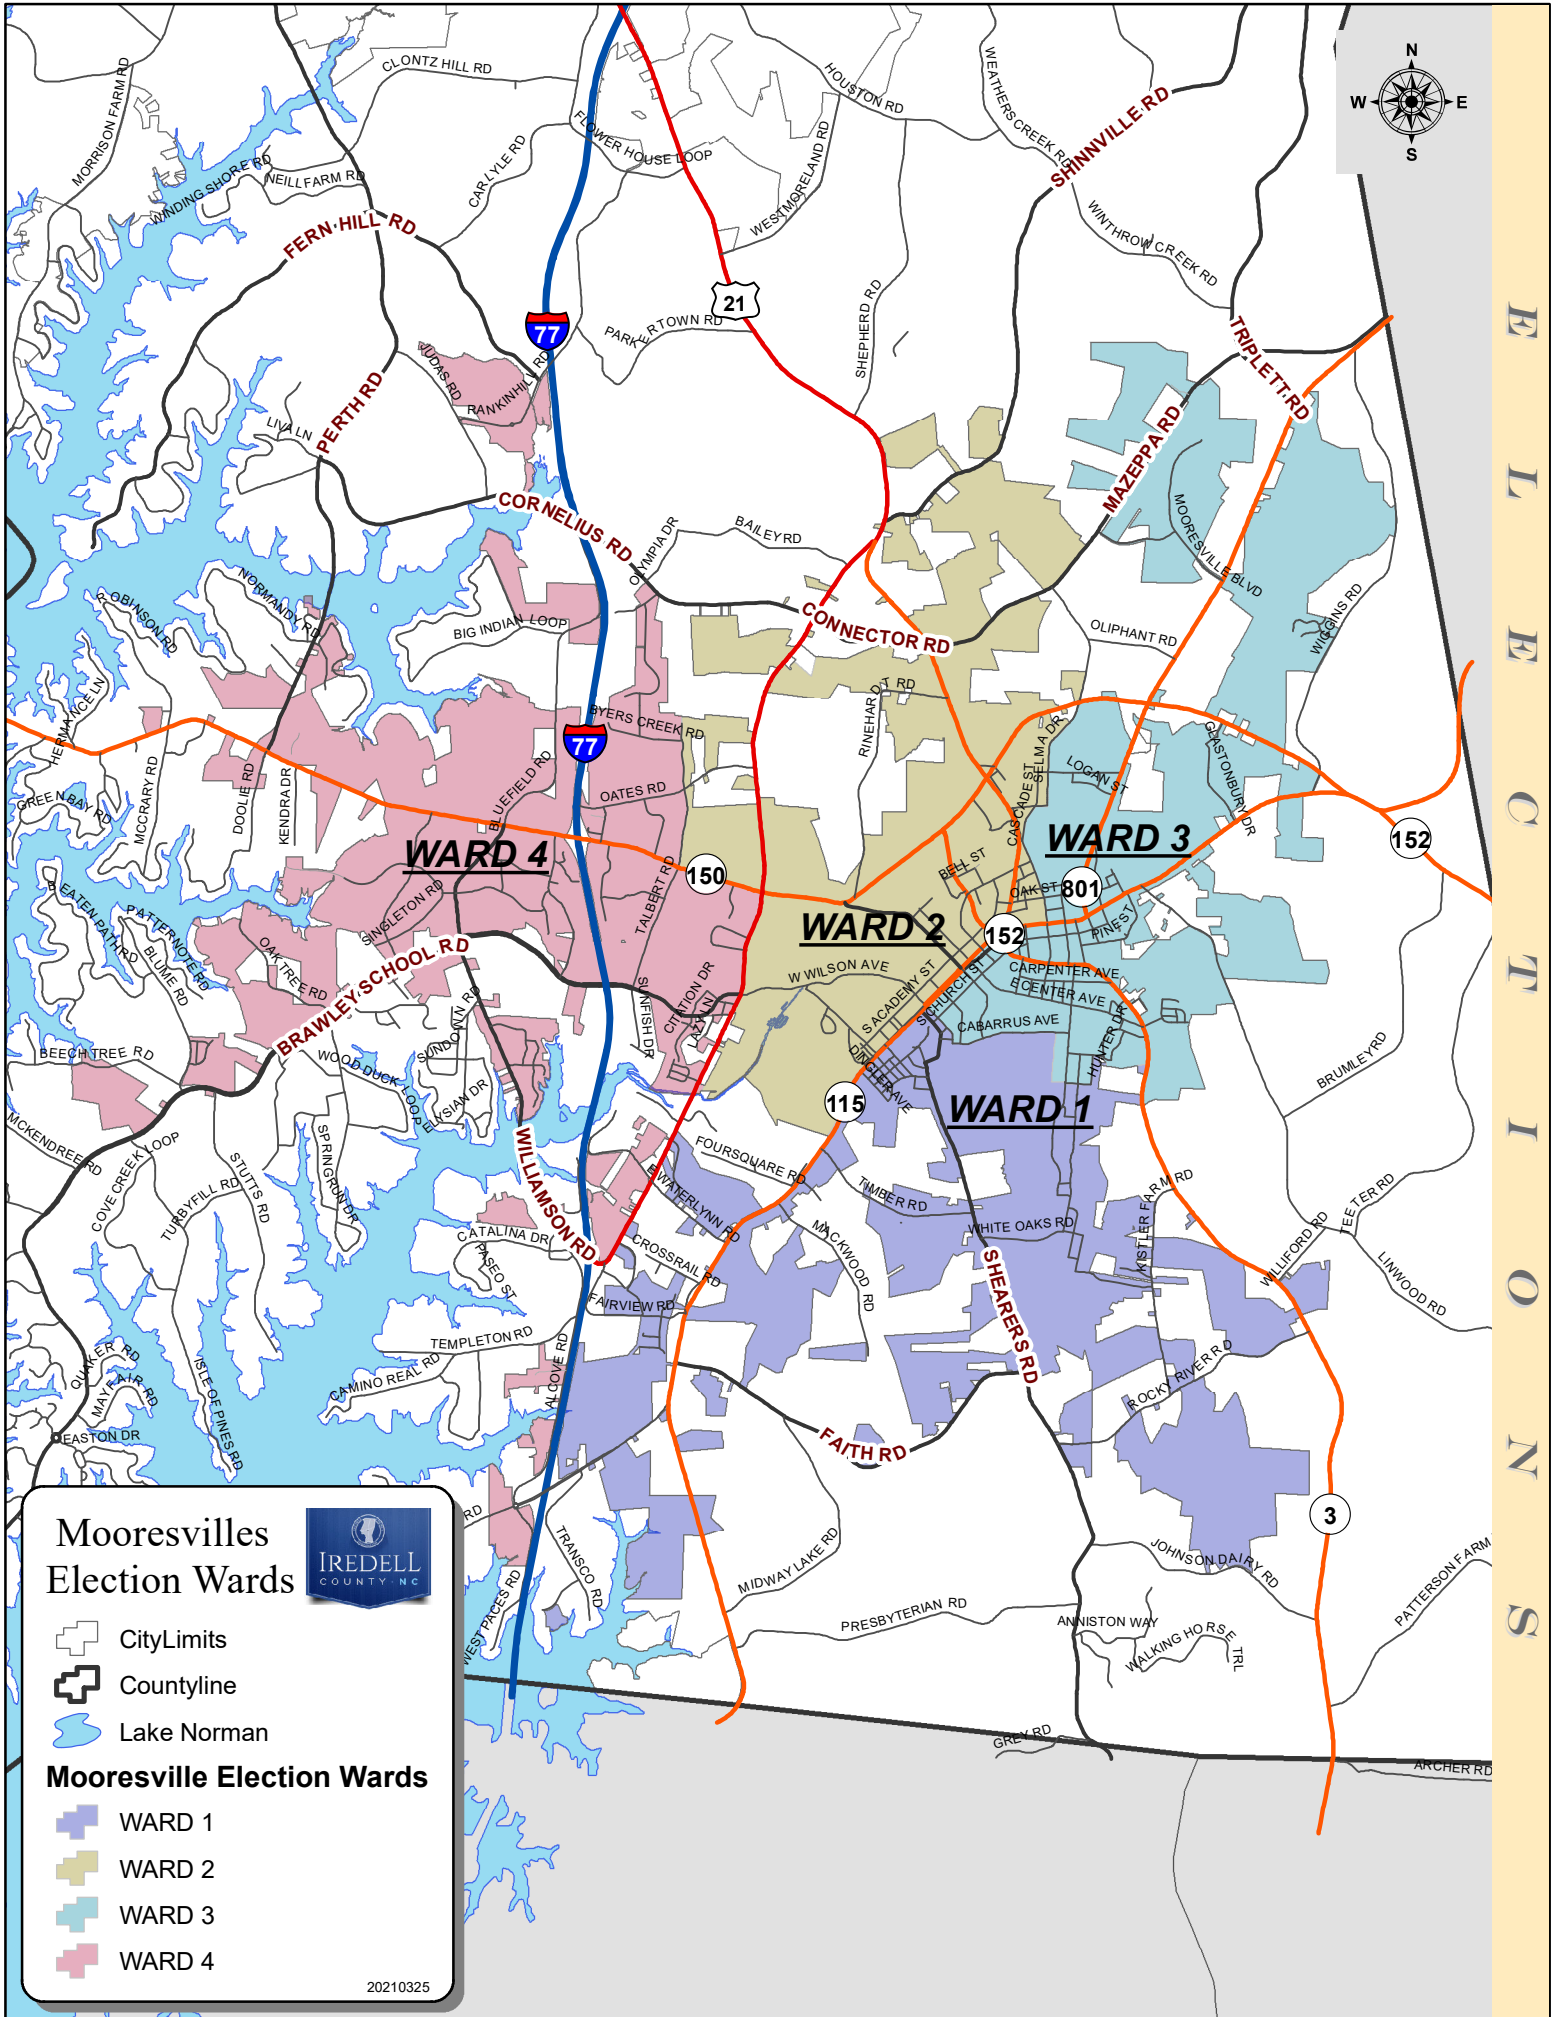

### Mooresville Election Wards

- City Limits
- Countyline
- Lake Norman

### Mooresville Election Wards

- WARD 1
- WARD 2
- WARD 3
- WARD 4